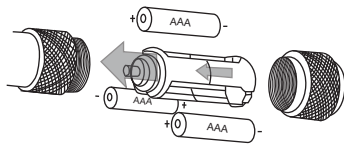

QUICK START

LED flashlight

E-453

www.byblight.com

Good Days
BYBlight

Battery installation

1. 26650 battery setting (26650 battery included)

2. 18650 battery setting (18650 battery not included)

3. AAA battery holder (AAA battery not included)

Attention

Don't expose to liquid, or it may cause the flashlight damaged

Follow the instructions as to proper using, do not disassemble by yourself

Use the flashlight in the normal condition, avoid the extreme temperatures to destroy the LED chip