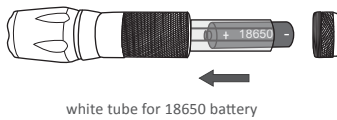

QUICK START

LED flashlight

E-453

www.byblight.com

Good Days
BYBlight

Battery installation

1. 26650 battery setting (26650 battery included)

2. 18650 battery setting (18650 battery not included)

3. AAA battery holder (AAA battery not included)

Attention

Don't expose to liquid, or it may cause the flashlight damaged

Follow the instructions as to proper using, do not disassemble by yourself

Use the flashlight in the normal condition, avoid the extreme temperatures to destroy the LED chip