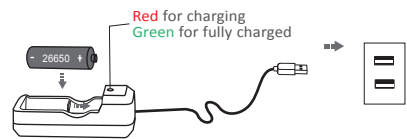

3. Charge

For more information

- Download the detailed instruction from our official website.
- Please kindly be advised that all of our BYB products have a full 18-month warranty, any problem, feel free to contact us.

18-month limited warranty

Lifetime technical support

✉ support@byblight.com