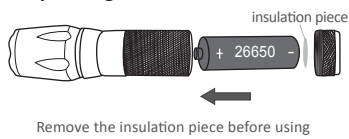

QUICK START

LED flashlight

E-453

www.byblight.com

Good Days
BYBlight

Battery installation

1. 26650 battery setting (26650 battery included)

2. 18650 battery setting (18650 battery not included)

3. AAA battery holder (AAA battery not included)

Attention

Don't expose to liquid, or it may cause the flashlight damaged

Follow the instructions as to proper using, do not disassemble by yourself

Use the flashlight in the normal condition, avoid the extreme temperatures to destroy the LED chip